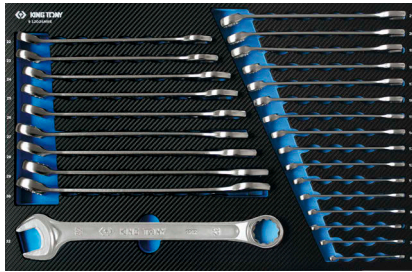

912D26MRE #6