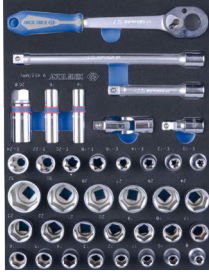

## 934010MRVD

1/4"+3/8"+1/2"

kg 28.8

4 → 32 mm

17 → 36 mm

Modules EVAWAVE

93544MRV #9

94537MRV #9

94147PRV #10

94401MPV #10

92565MRV #7  
94129PRV #7

990119MRV #9

91220MRV #9

931124MRV #6

940104GPV #10

940113GPV #10