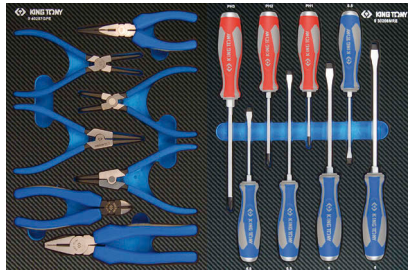

940207GPE #9

930208MRE #9