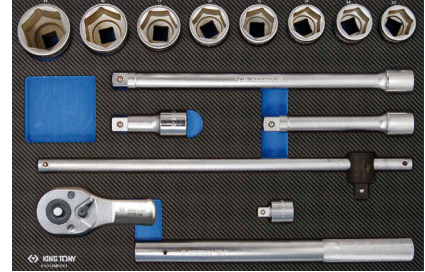

# Composition EVAWAVE pour servante

932281MRED

1/4"+1/2"

46.06

4 → 50 mm

97540MRE #9

920119MRE #7  
94143FRE #7

94584MRE #6