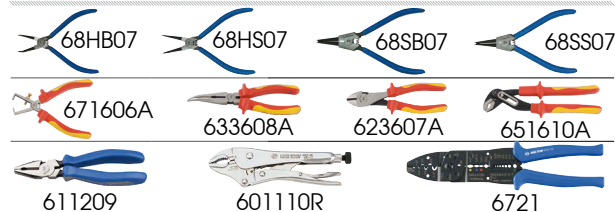

#6 (560 x 375 mm)

11 PCS

FINITION CARBONE

Contenu

3.5 1 / 1

931124MRV

#6 (560 x 375 mm)

24 PCS