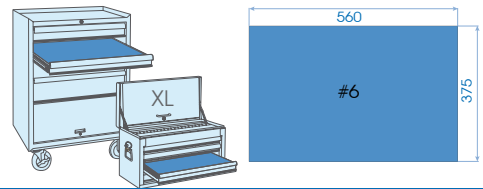

Modules mousse EVAWAVE #6