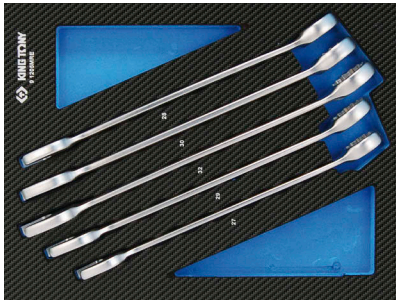

Contenu 3.4 kg / 1 / 1

	4945MX	17, 19, 21
	33481095	(1288 Nm)

4 PCS

FINITION CARBONE

Modules mousse EVAWAVE #9

912D05MRE #9 (280 x 375 mm)

5
PCS

FINITION
CARBONE