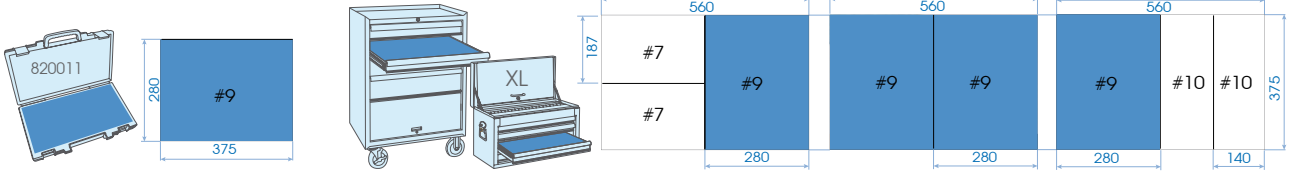

Modules mousse EVAWAVE #9