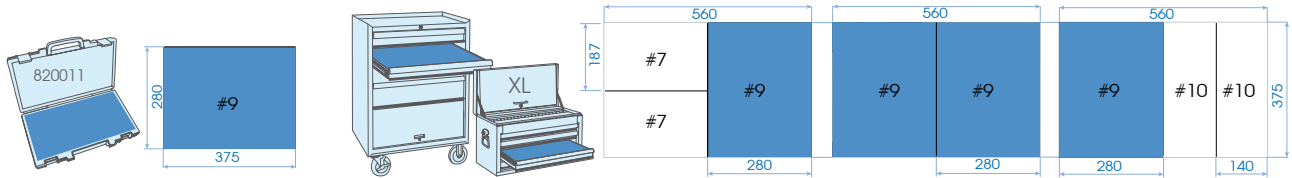

Modules mousse EVAWAVE #9

Modules EVAWAVE