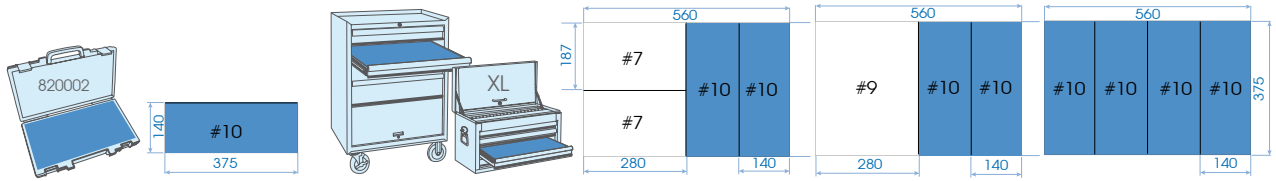

• Pour :

Modules mousse EVAWAVE #10

Modules EVAWAVE

93523MRE11

#10 (140 x 375 mm)

Contenu

1.4 kg 1 / 1

3335M	6, 7, 8, 9, 10, 11, 12, 13, 14, 15, 16, 17, 18, 19, 21, 22, 24
377108G	345308F
	329303, 329306
377108G	3792