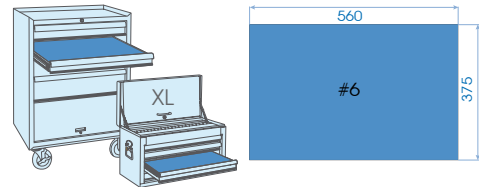

Modules mousse EVAWAVE #6

Modules EVAWAVE