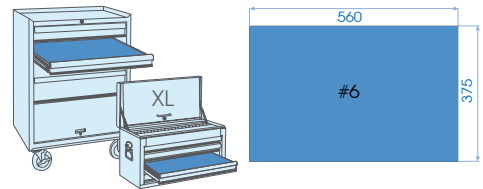

Modules mousse EVAWAVE #6