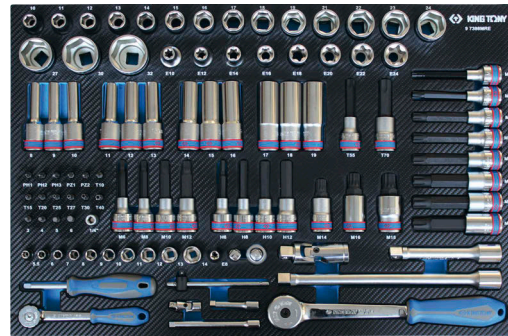

Modules mousse EVAWAVE #6

Modules EVAWAVE

97398MRE

1/4" 3/8" 1/2" #6 (560 x 375 mm)

Contenu		8.8	1 / 1
○	2335M	5.5, 6, 7, 8, 9, 10, 11, 12, 13, 14	
○	4335M	10, 11, 12, 13, 14, 15, 16, 17, 18, 19, 21, 22, 23, 24, 27, 30, 32	
○	4235M	8, 9, 10, 11, 12, 13, 14, 15, 16, 17, 18, 19	
★	3375M	E8	
★	4375M	E10, E12, E14, E16, E18, E20, E22, E24	
★	4033	T55, T70	
★	4049	M7, M8, M9, M10, M12, M13, M14, M16	
●	4036	M6, M8, M10, M12	
●	4035	6, 8, 10, 12	
●	4026	M14, M16, M18	
●	1025H	3, 4, 5, 6	
★	1025U	T10H, T15H, T20H, T25H, T27H, T30H, T40H	
★	1025Z	1, 2	
○	275555G	475510G	
○	257145	2178DF	2142
○	222102, 222104	425105, 425110	
○	2792	4791	2813 4813

98 PCS
FINITION CARBONE

99003MRV01

1/4" 3/8" 1/2" #6 (560 x 375 mm)

Contenu		7.30	1 / 3
○	2235M	4, 4.5, 5, 5.5, 6, 7, 8, 9, 10, 11, 12, 13	
○	2335M	4, 4.5, 5, 5.5, 6, 7, 8, 9, 10, 11, 12, 13	
★	3023	T10, T15, T20, T25, T27, T30, T40, T45, T50	
●	3025	H3, H4, H5, H6, H8, H10, H12	
○	3235M	10, 12, 13, 14, 15, 16, 17, 18, 19, 21	
○	3330M	8, 10, 11, 12, 13, 14, 15, 16, 17, 18, 19, 20, 21, 22	
○	4330MR	10, 12, 13, 14, 15, 16, 17, 18, 19, 20, 21, 22, 23, 24, 27, 28, 30, 32	
○	770250	770350	
○	2792	3792	4791
○	363516	363521	36A014