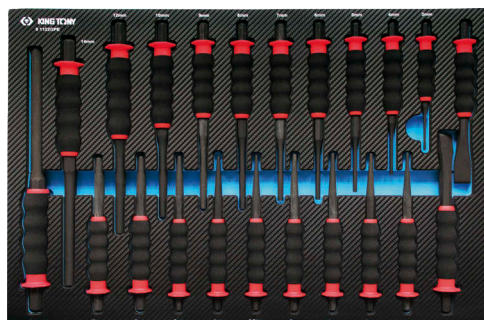

91122GPE #6 (560 x 375 mm)

22 PCS

FINITION CARBONE

Contenu 4.75 1 / 1

	764G	ø3, ø4, ø5, ø6, ø7, ø8, ø9, ø10, ø12, ø14, ø16
	762G	18, 22
	761G	ø2.5, ø4, ø6, ø8, ø10
	763G	ø2, ø3, ø4, ø5