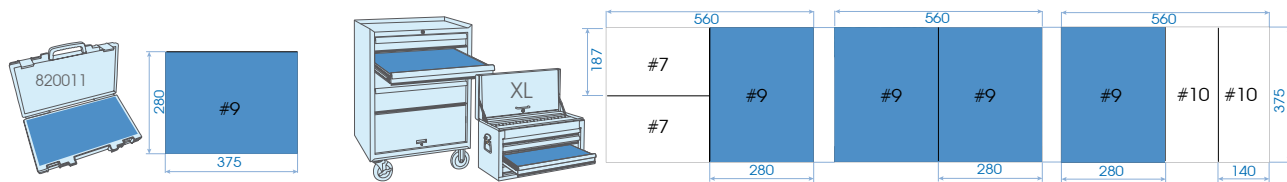

Modules mousse EVAWAVE #9