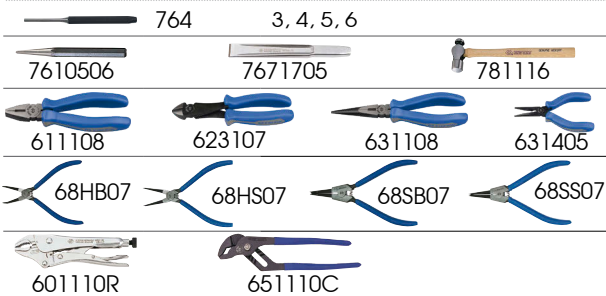

17 PCS

Contenu

3.89 1 / 6