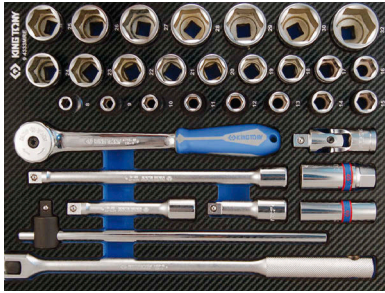

94333MRE 1/2" #9 (280 x 375 mm)

33
PCS
FINITION
CARBONE

Contenu 5.3 1 / 1

- 4335M 8, 9, 10, 11, 12, 13, 14, 15, 16, 17, 18, 19, 20, 21, 22, 23, 24, 25, 26, 27, 28, 29, 30, 32
- 463516M, 463521R
- 475510G 457212
- 445215F 4791
- 425103, 425105, 425110