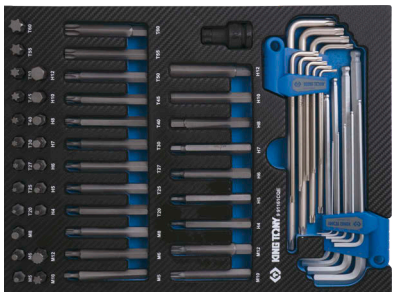

912214MRE #9 (280 x 375 mm)

14 PCS

FINITION CARBONE

Contenu

2.26 kg 1 / 10

3732M

8, 9, 10, 11, 12, 13, 14, 15, 16, 17, 18, 19, 22, 24

991161CQE #9 (280 x 375 mm)