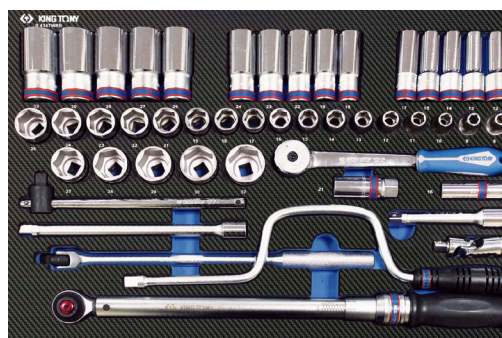

KING TONY

1
68

Modules mousse EVAWAVE #6

Modules EVAWAVE

94347MRE

1/2" #6 (560 x 375 mm)

Contenu		9.96 kg	1 / 2
	4335M	8, 9, 10, 11, 12, 13, 14, 15, 16, 17, 18, 19, 21, 22, 23, 24, 26, 27, 28, 29, 30, 32	
	4230M	12, 13, 14, 15, 17, 18, 19, 22, 23, 24, 26, 27, 28, 30, 32	
	4635	16, 20, 8	
	475510G		425105 425110
	457210		431116G
	445215F		4791
	3446A1DG (40-200NM)		