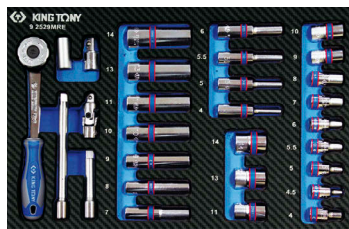

92529MRE 1/4" #7 (280 x 187 mm)

29 PCS

Contenu 0.85 kg 1 / 1

	2335M	4, 4.5, 5, 5.5, 6, 7, 8, 9, 10, 11, 13, 14
	2235M	4, 5, 5.5, 6, 7, 8, 9, 10, 11, 13, 14
	275555G	222102 222104
	2792	
	2142	
	2813