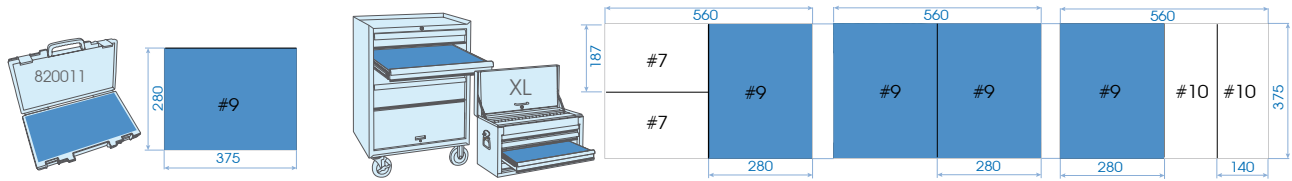

Contenu

2.26 kg 1 / 10

3732

8, 10, 11, 13, 17, 19, 22, 24

Modules mousse EVAWAVE #9

991190CRE #9 (280 x 375 mm)

991190CRV #9 (280 x 375 mm)

90
PCS