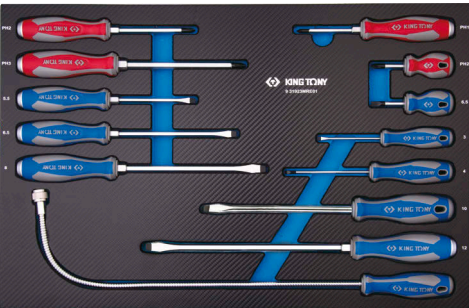

931923MRE01 #6 (560 x 375 mm)