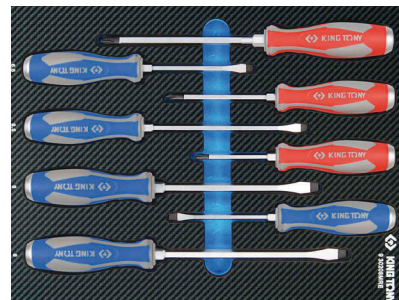

8
PCS

FINITION
CARBONE

Contenu 1 1 / 5

	1163R	T10H, T15H, T20H, T25H, T30H, T40H, T45H, T50H

930208MRE #9 (280 x 375 mm)