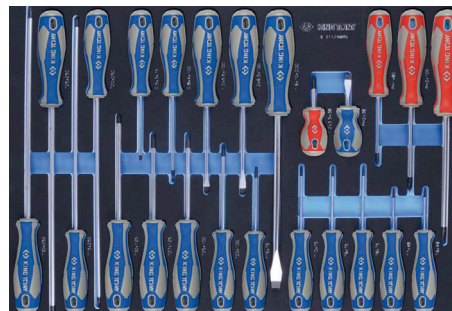

#6 (560 x 375 mm)

11 PCS

FINITION CARBONE

Contenu

3.5 1 / 1

931124MRV

#6 (560 x 375 mm)

24 PCS