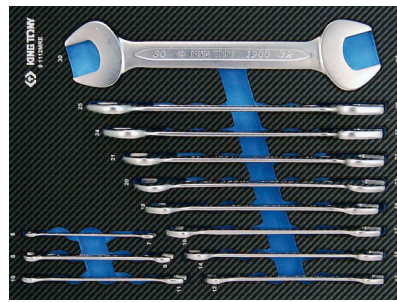

91112MRE #9 (280 x 375 mm)

12
PCS

FINITION
CARBONE

Contenu

2.34 1 / 4

1900 6x7, 8x9, 10x11, 12x13, 14x15, 16x17, 18x19, 20x22, 21x23, 24x27, 25x28, 30x32