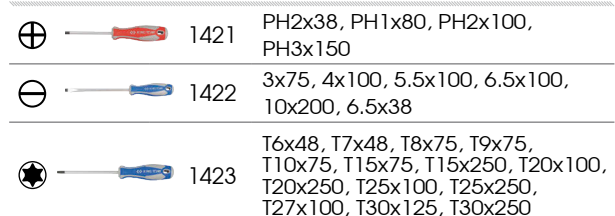

24 PCS

Contenu

2.41 1 / 5