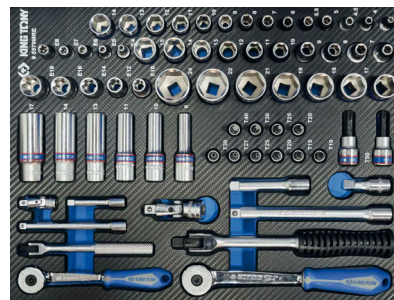

95570MRE 1/4" + 3/8" #9 (280x375 mm)

70
PCS

FINITION
CARBONE

Contenu 3.2 1 / 1

		2335M	3.2, 4, 4.5, 5, 5.5, 6, 7, 8, 9, 10, 11, 12, 13, 14
		3335M	6, 7, 8, 9, 10, 11, 12, 13, 14, 15, 16, 17, 18, 19, 21, 22, 24
		3235M	8, 10, 11, 12, 14, 17
		2375M	E4, E5, E6, E7, E8
		3375M	E10, E12, E14, E16, E18
		2033	T20, T25, T30, T40
		2037	T10H, T15H, T20H, T25H, T27H, T30H
		3027	T40H, T50H
		275555G	375508G
		2792	
		245205F	345208G
		3792	
		222102, 222104	322116, 322103, 322106