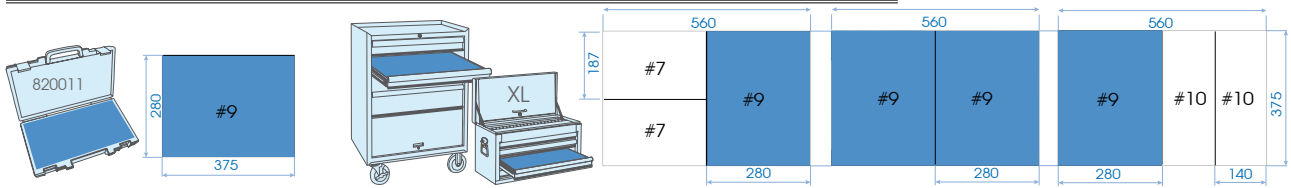

Contenu 3.4 kg / 1 / 1

	4945MX	17, 19, 21
	33481095	(1288 Nm)

4 PCS

FINITION CARBONE

Modules mousse EVAWAVE #9

912D05MRE #9 (280 x 375 mm)

5
PCS

FINITION
CARBONE