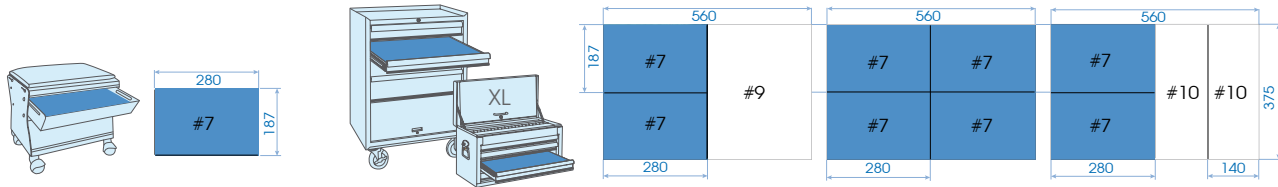

Modules mousse EVAWAVE #7

92529MRE 1/4" #7 (280 x 187 mm)

29 PCS

Contenu 0.85 kg 1 / 1

	2335M	4, 4.5, 5, 5.5, 6, 7, 8, 9, 10, 11, 13, 14
	2235M	4, 5, 5.5, 6, 7, 8, 9, 10, 11, 13, 14
	275555G	222102 222104
	2792	
	2142	
	2813	