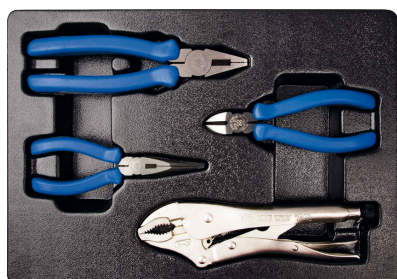

942144GP #4 (375 x 265 mm)