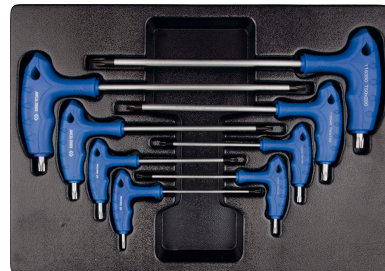

991120MR #4 (375 x 265 mm)

20
PCS

Contenu 2.40 1 / 6

	1120MR	H1.5, H2, H2.5, H3, H4, H5, H6, H8, H10
	1930	8x10, 10x12, 11x13, 14x17
	3731	8, 10, 12, 13, 14
	601110N	361112R

922308PR #4 (375 x 265 mm)

8
PCS