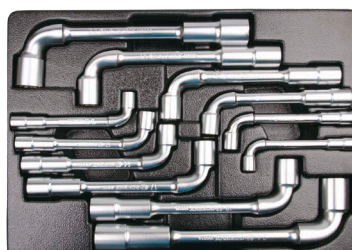

91812MR #4 (375 x 265 mm)

91912MR #4 (375 x 265 mm)

12
PCS

Contenu 3.69 1 / 6

91812MR		1080	8, 10, 11, 12, 13, 14, 16, 17, 18, 19, 22, 24
91912MR		1081