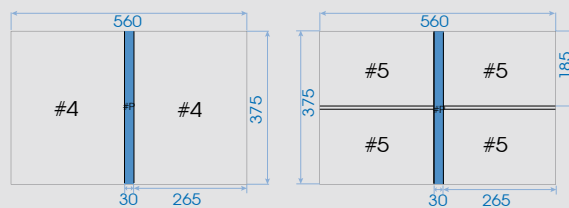

- 1421 PH0 x 60, PH1 x 80, PH2 x 100
- 1422 3 x 75, 5.5 x 100, 6.5 x 150

910212MR #5 (265 x 185 mm)

12 PCS

Contenu 1.22 1 / 10

- 3732 10, 11, 12, 13, 14, 15, 16, 17, 19
- 373202R
- 373204R
- 373203R

Cale thermoformée