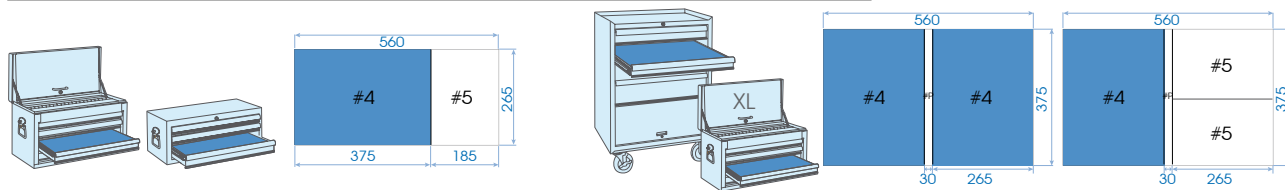

Modules thermoformés #4