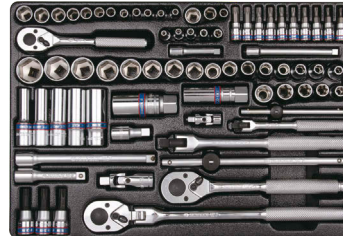

95575MR

1/4"+3/8" #4 (375 x 265 mm)

75 PCS

Contenu

4.15 kg / 1 / 6

	2335M	4, 4.5, 5, 5.5, 6, 7, 8, 9, 10, 11, 12, 13
	2335S	1/4, 3/8, 1/2
	3235M	8, 10, 12, 14, 17
	3335M	6, 7, 8, 9, 10, 11, 12, 13, 14, 15, 16, 17, 18, 19, 21, 22
	2375M	E4, E5, E6, E7, E8
	3375M	E10, E12, E14, E16, E18
	2037M	T10H, T15H, T20H, T25H, T27H, T30H
	2033M	T20, T25, T30, T40
	3027M	T40H, T45H, T50H
	366516	366521 322116
	276955F	376908F 378911F
	222102 222104	322103 322106 257145
	245205F	345208F 357108
	2792	3792